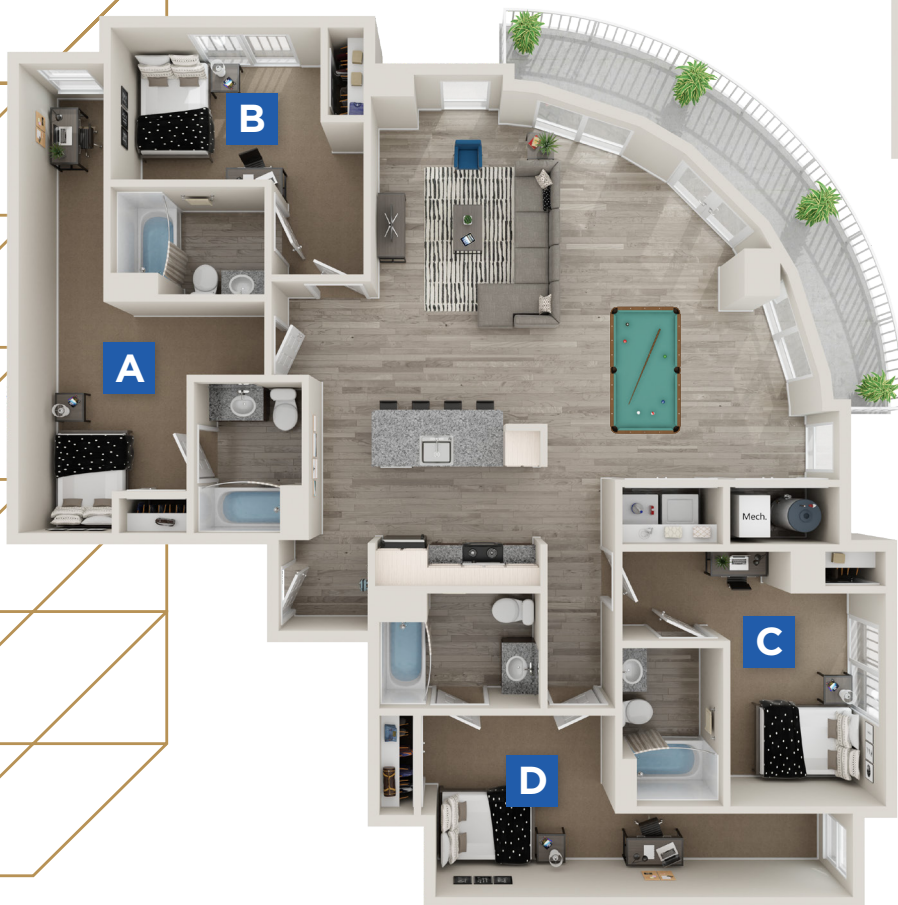

4  
X  
4

The  
STATION

DAPHNE D3 / 1668 SQ FT APARTMENT

premium  
apartment

*\*Balconies not included in all units.  
Please contact leasing agent for more details*

716.418.8126 / THESTATIONBUFFALO.COM / 520 LEE ROAD SUITE 203 AMHERST, NY 14228

\*Amenities, materials, floor plans are subject to change. Illustration is representational. Pricing, amenities and availability subject to change without notice. Information is believed to be accurate but is not warranted. Speak with a leasing agent for additional details.

## D3-ALT 2

1668 SQ FT  
APARTMENT

premium  
apartment