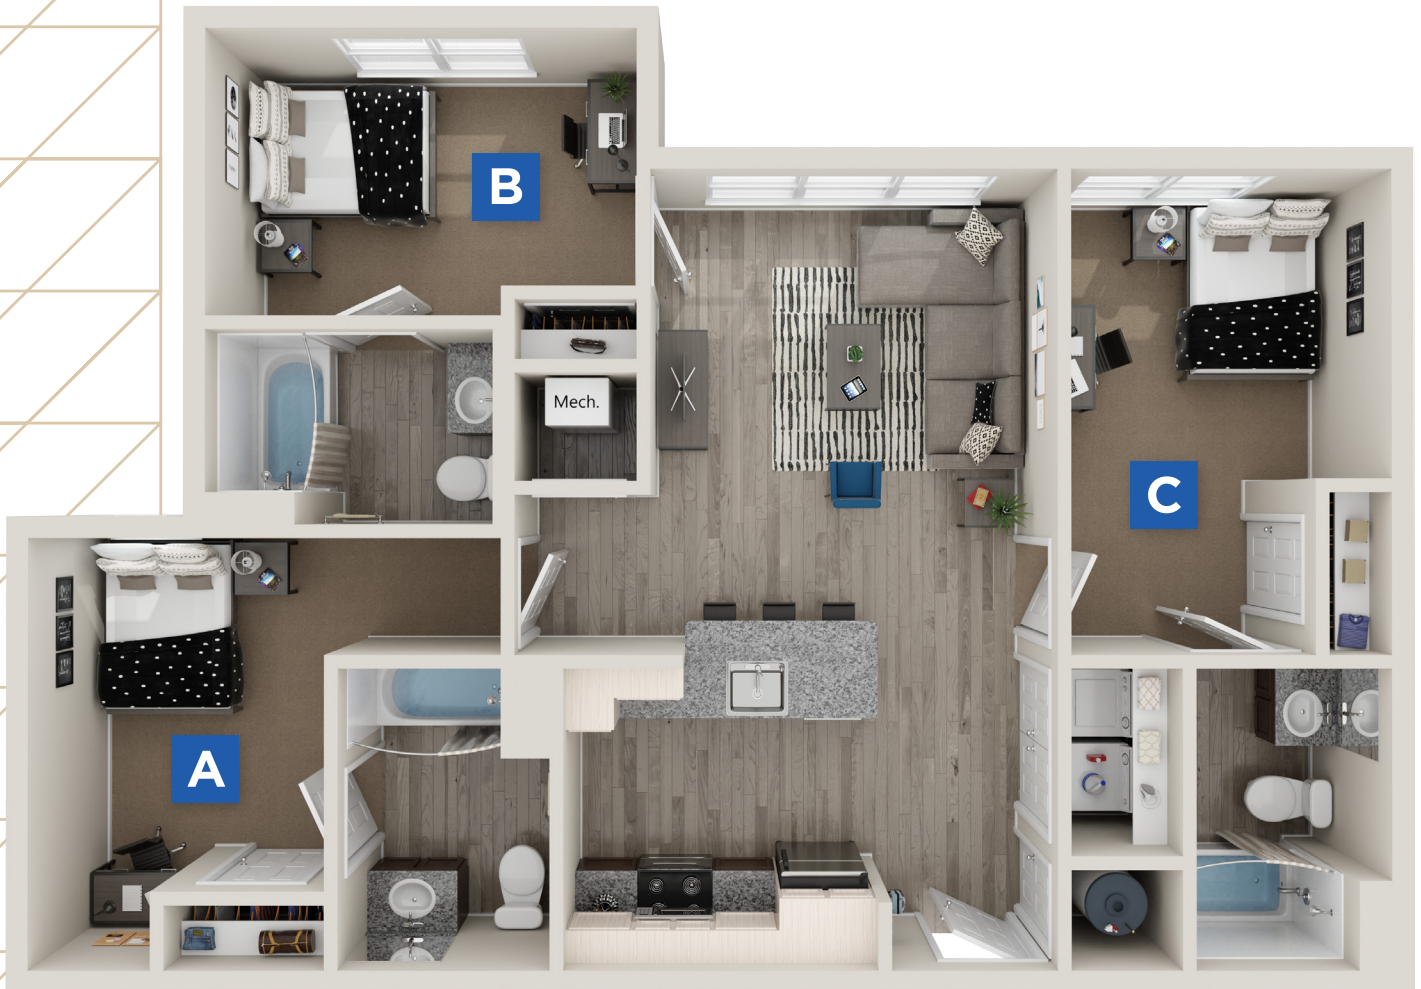

3  
X  
3

The  
STATION

CYPRESS

C1 / 1068 SQ FT APARTMENT

716.418.8126 / THESTATIONBUFFALO.COM / 520 LEE ROAD SUITE 203 AMHERST, NY 14228

\*Amenities, materials, floor plans are subject to change. Illustration is representational. Pricing, amenities and availability subject to change without notice. Information is believed to be accurate but is not warranted. Speak with a leasing agent for additional details.