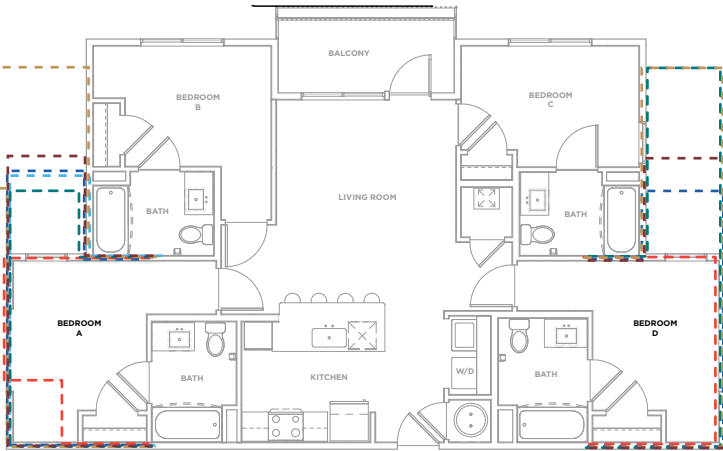

4  
X  
4

The  
STATION

DOGWOOD

D1 / 1300 SQ FT APARTMENT

*\*Balconies not included in all units. Please contact leasing agent for more details*

716.418.8126 / THESTATIONBUFFALO.COM / 520 LEE ROAD SUITE 203 AMHERST, NY 14228

# DOGWOOD

**D1**  
1300 SQ FT

*\*Shown in 3D on reverse side*

**D1-ALT 1**  
1326 SQ FT

*\*Bedroom A is slightly larger than in floor plan D1*

**D1-ALT 2**  
1361 SQ FT

*\*Bedroom A and Bedroom D are slightly larger than in floor plans D1*

**D1-ALT 3**  
1280 SQ FT

*\*Bedroom A and Bedroom D are slightly smaller than in floor plan D1*

**D1-ALT 4**  
1404 SQ FT

*\*Bedroom A and Bedroom D are slightly larger than in floor plans D1, D1- ALT 1 and D1- ALT 2*

**D1-ALT 5**  
1490 SQ FT

*\*Bedroom A and Bedroom D are slightly larger than in floor plans D1, D1- ALT 1, D1- ALT 2, D1- ALT 3 and D1- ALT 4. Note: Bedroom D is the same size as D1- ALT 4*

**D1-ALT 6**  
1381 SQ FT