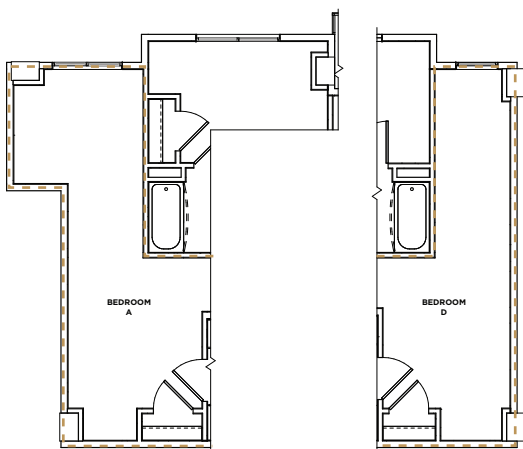

# DOGWOOD

**D1**  
1300 SQ FT

*\*Shown in 3D on reverse side*

**D1-ALT 1**  
1326 SQ FT

*\*Bedroom A is slightly larger than in floor plan D1*

**D1-ALT 2**  
1361 SQ FT

*\*Bedroom A and Bedroom D are slightly larger than in floor plans D1*

**D1-ALT 3**  
1280 SQ FT

*\*Bedroom A and Bedroom D are slightly smaller than in floor plan D1*

**D1-ALT 4**  
1404 SQ FT

*\*Bedroom A and Bedroom D are slightly larger than in floor plans D1, D1- ALT 1 and D1- ALT 2*

**D1-ALT 5**  
1490 SQ FT

*\*Bedroom A and Bedroom D are slightly larger than in floor plans D1, D1- ALT 1, D1- ALT 2, D1- ALT 3 and D1- ALT 4. Note: Bedroom D is the same size as D1- ALT 4*

**D1-ALT 6**  
1381 SQ FT

*\*Bedroom A and Bedroom D are slightly larger than in floor plans D1, D1- ALT 1, D1- ALT 2 and D1- ALT 3*