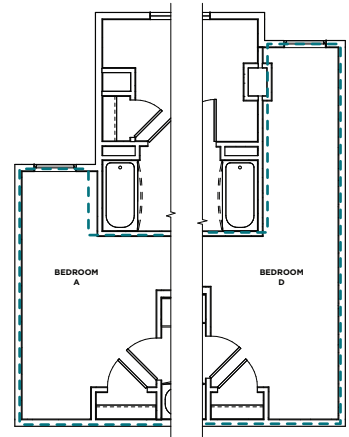

# DOGWOOD

**D1**  
1300 SQ FT

*\*Shown in 3D on reverse side*

**D1-ALT 1**  
1326 SQ FT

*\*Bedroom A is slightly larger than in floor plan D1*

**D1-ALT 2**  
1361 SQ FT

*\*Bedroom A and Bedroom D are slightly larger than in floor plans D1*

**D1-ALT 3**  
1280 SQ FT

*\*Bedroom A and Bedroom D are slightly smaller than in floor plan D1*

**D1-ALT 4**  
1404 SQ FT

*\*Bedroom A and Bedroom D are slightly larger than in floor plans D1, D1- ALT 1 and D1- ALT 2*

**D1-ALT 5**  
1490 SQ FT

*\*Bedroom A and Bedroom D are slightly larger than in floor plans D1, D1- ALT 1, D1- ALT 2, D1- ALT 3 and D1- ALT 4. Note: Bedroom D is the same size as D1- ALT 4*

**D1-ALT 6**  
1381 SQ FT

*\*Bedroom A and Bedroom D are slightly larger than in floor plans D1, D1- ALT 1, D1- ALT 2 and D1- ALT 3*