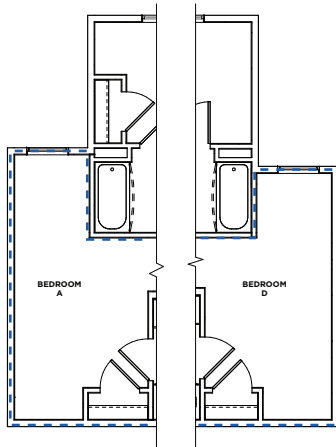

# DOGWOOD

**D1**  
1300 SQ FT

*\*Shown in 3D on reverse side*

**D1-ALT 1**  
1326 SQ FT

*\*Bedroom A is slightly larger than in floor plan D1*

**D1-ALT 2**  
1361 SQ FT

*\*Bedroom A and Bedroom D are slightly larger than in floor plans D1*

**D1-ALT 3**  
1280 SQ FT

*\*Bedroom A and Bedroom D are slightly smaller than in floor plan D1*

**D1-ALT 4**  
1404 SQ FT

*\*Bedroom A and Bedroom D are slightly larger than in floor plans D1, D1- ALT 1 and D1- ALT 2*

**D1-ALT 5**  
1490 SQ FT

*\*Bedroom A and Bedroom D are slightly larger than in floor plans D1, D1- ALT 1, D1- ALT 2, D1- ALT 3 and D1- ALT 4. Note: Bedroom D is the same size as D1- ALT 4*

**D1-ALT 6**  
1381 SQ FT

*\*Bedroom A and Bedroom D are slightly larger than in floor plans D1, D1- ALT 1, D1- ALT 2 and D1- ALT 3*